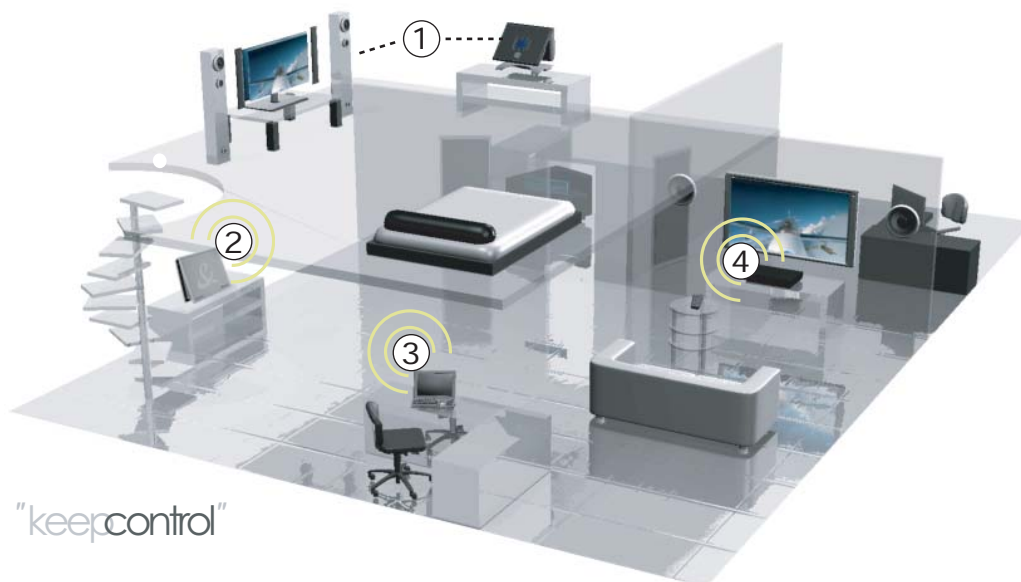

MEDIA PLAYER

- > Access to content from multiple servers.
- > Display on multiple renderers.
- > Photo viewer with slideshow and simultaneous audio playback.
- > Play, record live stream coming from a locally controlled-tuner or from an external analog input.
- > Browse Internet from your TV.

MEDIA SERVER

- > Aggregate, browse and share media available on local storage in compliance with UPnP/DLNA guidelines.
- > Run your dedicated applications, access online Internet services when your PC is off.
- > Distribute and control live stream via UPnP.

HOME SERVER AND SYSTEM SET-UP

- > The DMA reference design ships with AwoX's software as an installable application for Windows 2000/XP for every PC at home. This software is not required for PC with Microsoft Media Center edition.
- > AwoX software features a server for content indexing and service delivery to multiple clients, as well as a controller for launching music or movie anywhere.
- > Quick install and set-up application gets devices connected and operational in minutes.

DLNA & UPnP COMPLIANT

AwoX is the home networking partner of Texas Instrument as well as a strong proponent of standards for digital home entertainment devices. AwoX is a proud member of the UPnP Forum & Digital Living Network Alliance.

Easy to install and use thanks to universal plug'n play technology.

- (1) **Plug** your Digital Media Adapter to your TV
- (2) **Select** your ADSL WiFi Box and enter your WEP key if needed
- (3) **Discover** automatically media on your PCs
- (4) **Access** your media anywhere on additional digital media adapters